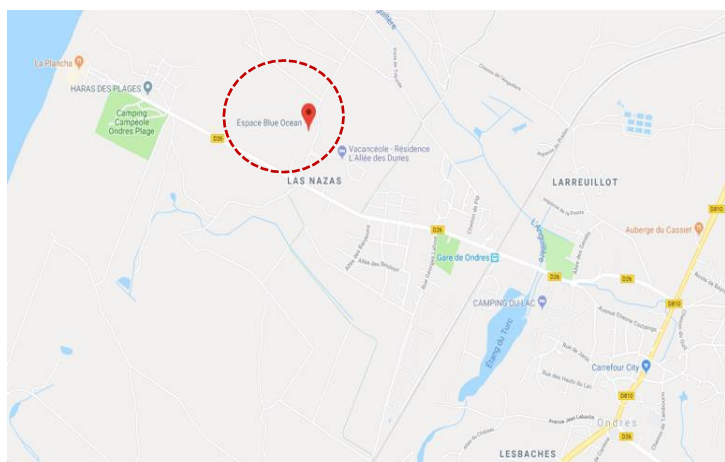

ACCESS MAPS

Camping Blue Océan

Avenue de la Plage

40440 ONDRES

☎ +33(0)5 59 45 31 40

info@blue-ocean.fr

How to get there?

By Road

Motorway Paris/Spain: A63 - Exit 7 Ondres

GPS : 221 chemin de la Montagne - 40440 ONDRES

Latitude : 43.57418

Longitude : -1.4707160000000385

By train

Ondres train station: 1.5 km

Bayonne TGV station: 9 km

By air

Biarritz Airport (BIQ): 19 km

San Sebastian Airport (EAS): 45 km

Bordeaux Airport (BOD): 1h30

Avenue de la plage - 40 440 Ondres - www.espaceblueocean.com

Tel: +33 (0)5 59 45 31 40 Email: info@blue-ocean.fr